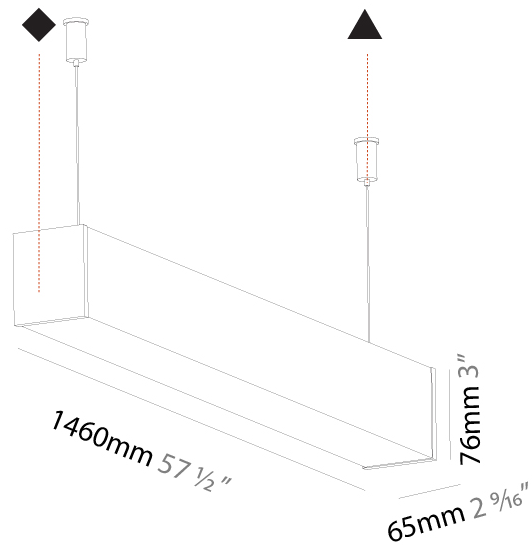

GENERAL

Series: Fino
Brand: Prolicht
Division: Architectural
Mounting Type: Suspension
Mounting Location: Ceiling
Subcategory: Profile

PHYSICAL

Shape: Rectangle
Length (mm): 1740
Length (in): 68 1/2
Width (mm): 65
Width (in): 2 9/16
Height (mm): 76
Height (in): 3
Max. Overall Height (mm): 2076
Max. Overall Height (in): 81 3/4
Light Distribution: Omnidirectional
Weight (kg): 4.99
Weight (lbs): 11.00
Diffuser: PMMA - Opal
Fixture Finish: [SSR / BKV / CWI / CRY / HAB / UFT / ITA / RUA / FTG / MYG / LOD / PUS / FRO / FUP / KIA / POP / BLS / SPG / MEY / GOH / GUM / CHC / COM / ABZ / JAG / OBR / MOS / ROR](#)
Fixture Material: Aluminum
Cable Details: [2000mm or 4000mm Transparent Cable](#)
Upon Request: Cable colour - White / Black / Orange / Red

ELECTRICAL

Lamp Type: LED (Zhaga Standard)
Input Wattage (W): 30
Total Output Wattage (W): 24 / 19.2 (3500K)
Dimming: [Non-Dimming / Phase Dimming (120Vac only) / 0-10V Dimming](#)
Driver Included: Yes
Driver Location: Integrated
Driver Type: Constant Current - 120 / 277Vac
Driver Class: Class 2
Input Voltage (V): 120 - 277
Constant Current (MA): 350 / 600 (3500K)

LED

Color Temperature (°K): [3000 / 3500 / 4000](#)
Max. Delivered Lumen (lm): 3430 / 3548 / 3620
CRI: >80 CRI
Lamp Life (hrs): 50000

OPTICAL

RATINGS AND CERTIFICATIONS

Certified By: Certified for North American Standards
IP rating: IP20