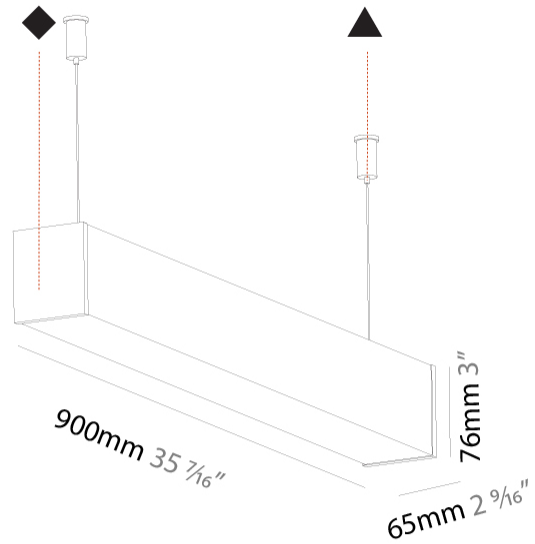

GENERAL

Series: Fino
Brand: Prolicht
Division: Architectural
Mounting Type: Suspension
Mounting Location: Ceiling
Subcategory: Profile

PHYSICAL

Shape: Rectangle
Length (mm): 900
Length (in): 35 ⁷/₁₆
Width (mm): 65
Width (in): 2 ⁹/₁₆
Height (mm): 76
Height (in): 3
Max. Overall Height (mm): 2076
Max. Overall Height (in): 81 ³/₄
Light Distribution: Omnidirectional
Weight (kg): 2.954
Weight (lbs): 6.512
Diffuser: PMMA - Opal
Fixture Finish: [SSR / BKV / CWI / CRY / HAB / UFT / ITA / RUA / FTG / MYG / LOD / PUS / FRO / FUP / KIA / POP / BLS / SPG / MEY / GOH / GUM / CHC / COM / ABZ / JAG / OBR / MOS / ROR](#)
Fixture Material: Aluminum
Cable Details: [2000mm or 4000mm Transparent Cable](#)
Upon Request: Cable colour - White / Black / Orange / Red

ELECTRICAL

Lamp Type: LED (Zhaga Standard)
Input Wattage (W): 15
Total Output Wattage (W): 12 / 11.2 (3500K)
Dimming: [Non-Dimming / Phase Dimming (120Vac only) / 0-10V Dimming](#)
Driver Included: Yes
Driver Location: Integrated
Driver Type: Constant Current - 120 / 277Vac
Driver Class: Class 2
Input Voltage (V): 120 - 277
Constant Current (MA): 350 / 375 (3500K)

LED

[Color Temperature (°K): 3000 / 3500 / 4000](#)
Max. Delivered Lumen (lm): 1710 / 1774 / 1810
CRI: >80 CRI
Lamp Life (hrs): 50000

OPTICAL

RATINGS AND CERTIFICATIONS

Certified By: Certified for North American Standards
IP rating: IP20